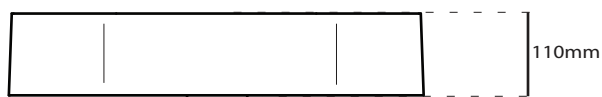

ATTENZIONE:
Galassia Spa persegue la filosofia di migliorare i prodotti aggiungendo nuovi materiali, innovazioni progettuali e tecnologie produttive. L'azienda si riserva di cambiare schede tecniche e caratteristiche di funzionamento degli articoli in ogni momento e senza necessità di preavviso. I pesi possono subire variazioni del 20%.

ATTENTION:
Galassia Spa is constantly improving its products by adding new materials, new projects and modern production technologies. The company reserves the right to change any technical specifications/ dimension and/or operating characteristics of the products at any time and without giving notice. the ceramic items weight may vary up to 20%